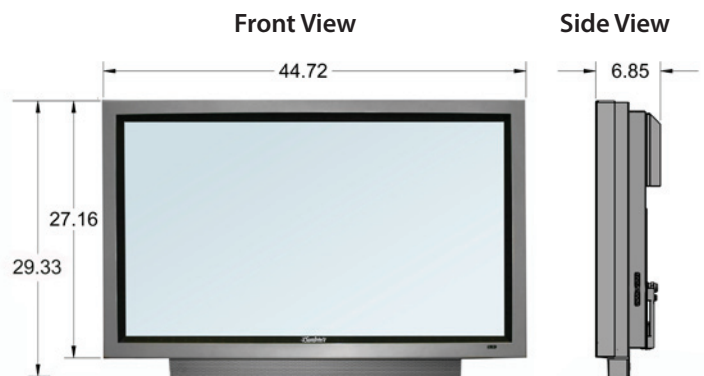

The **Control Feature-Set** maximizes system integration and programming security:

- **RS232 and Discrete IR** input connectors simplify control functions.
- The **Concealed IR Window** is located in the cable-entry compartment, thus protecting it from the elements.
- **Remote Control Lock-out** prevents unauthorized users from changing the programming.
- **Sleep Mode** automatically turns the TV to the Off mode when the signal is removed, and turns it back to On when the signal is restored.

Model 4610HD

Model 4610HD is an extra bright 46" full-HD 1080p LCD all-weather outdoor television. The detachable speaker module can be removed when the TV is integrated with an external speaker system, or in applications where sound is not required.

Specifications

LCD Screen	46-inch diagonal TFT Active Matrix
Resolution	1920 x 1080 full-HD 1080p
Aspect Ratio	16:9
Contrast Ratio	4000:1
Viewing Angle	176°
Response Time	8.0 milliseconds
TV formats	1080p, 1080i, 720p, 480p, 480i
Input Connectors:	
RF	Antenna/CATV (ATSC/QAM/NTSC) x1
HDMI	HDMI™ Input x4
Video Composite	S-Video x1 and Composite Video x1, L/R Audio Inputs x1
Video Component	YPbPr plus Stereo Audio x2
PC	15-pin D-sub VGA plus Stereo Audio
Control Set	RS232 Serial, Discrete IR Control, Concealed IR Window
Audio Out	TosLink Optical x 1, analog 1/8" headphone jack
Speakers	20-watt detachable speaker module
Exterior	Powder-coated aluminum
Input Power	100-240 VAC, 50-60 Hz 4.0 A Max
Operating Temp.	-24° to 122° F. (-31° to 50° C.) *
Non-op. Temp. (Off-mode with power applied)	-24° to 140° F. (-31° to 60° C.) The non-operating temperature feature requires power to be applied
Accessories Included	Weather-proof remote control
TV Dimensions	44.72" W x 27.16" H (29.33" H with speakers) x 6.85" D
Shipping Dimensions	52" W x 42" H x 13" H
Weight	82.7 lbs; 86.8 lbs with speakers
Shipping Weight	125 lbs.
Warranty	Two-year, in-factory, parts and labor