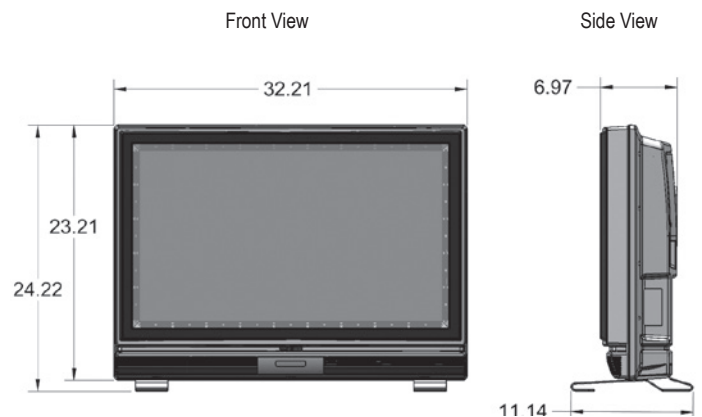

Model 3230HD

Specifications

LCD Screen	31.5-inch diagonal TFT Active Matrix
Resolution	1366 x 768
Aspect Ratio	16:9
Contrast Ratio	3000:1
H/V Viewing Angle	178° by 178°
Response Time	6.5 milliseconds
TV formats	1080i, 720p, 480i, 480p
Input Connectors:	
RF	Antenna/CATV (NTSC/ATSC/QAM)
HDMI	HDMI Input x2
Video Composite	S-Video x1 and Composite Video x1, L/R Audio Inputs x1
Video Component	YCbCr/YPbPr x2 and audio L/R channels x2
PC	15-pin D-sub VGA plus Stereo Audio
Audio Out:	SPDIF Audio, Analog 1/8" Headphone Jack
Speakers	20-Watt Built-in Speakers
Exterior	Outdoor-rated ASA plastic resin
Input Power	100-240 VAC, 50-60 Hz 2.5A Max
Operating Temp.	-24° to 122° F. (-31° to 50° C.) *
Non-op. Temp. (Off-mode with power applied)	-24° to 140° F. (-31° to 60° C.) The non-operating temperature feature requires power to be applied
Accessories Included	Weather-proof remote control Removable table top stand
TV Dimensions	32.21 in. W x 23.21 in. H x 6.97 in. D
Weight	39.0 lbs., 42 lbs. with table top stand
Shipping Dimensions	37.0 in. W x 32.0 in. H x 12 in. D
Shipping Weight	70.0 lbs.
Warranty	Two-year, in-factory, parts and labor

TV Dimensions are:
32.21 in. W x 23.21 in. H x 6.97 in. D
Height dimension with table top stand is 24.22 in.
Depth with table top stand is 11.14

Optional Accessories

SB-WM32	Articulating wall mount with tilt and swivel, and extends up to 11-7/8" from the wall. Meets VESA standards.
SB-CM32A12	Ceiling mount with tilt. Includes adjustable extension column provides 3"-9" above unit to ceiling in 1" increments without disassembly, and 4" x 4" designer ceiling plate. Meets VESA standards.
SB-DP2332X	Deck/Planter pole (requires purchase of wall mount). Special order item.
SB-FMT32	RadioFM™ transmits audio from TV to FM radio
SB-DC322	Outdoor TV dust cover